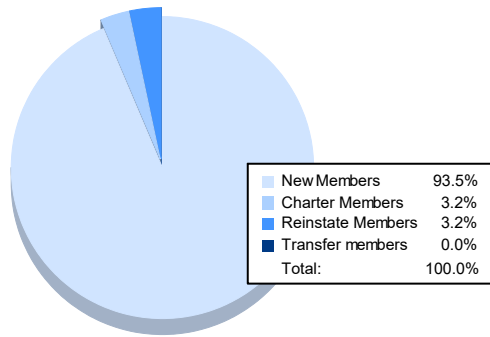

Year	New Clubs	Dropped Clubs	Gain/ Loss Clubs	New Members	Charter Members	Reinstate Members	Transfer Members	Total Member Added	Total Members Dropped	Gain/ Loss Members
2016-2017	0	3	-3	89	2	6	8	105	156	-51
2017-2018	0	2	-2	91	3	3	27	124	177	-53
2018-2019	0	2	-2	57	0	3	6	66	115	-49
2019-2020	0	2	-2	49	1	4	13	67	98	-31
2020-2021	0	2	-2	29	1	1	0	31	95	-64
<b>Average</b>	<b>0</b>	<b>2</b>	<b>-2</b>	<b>63</b>	<b>1</b>	<b>3</b>	<b>11</b>	<b>79</b>	<b>128</b>	<b>-50</b>

### Membership Composition June 2021 Cumulative